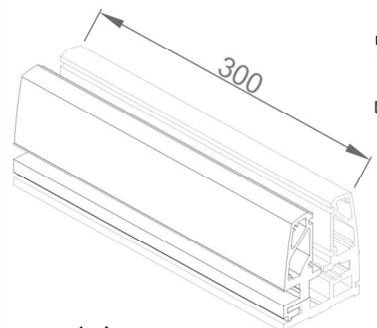

- 60x25 Фланец с отвор за стена
- 60x25 Holed glass channel wall flange

MODEL 11

MODEL 12

PRS150
Bracket for glass balustrade 16/20mm

-1piece-
aluminium bracket

-2 pieces-
screws

PRS300
Bracket for glass balustrade 16/20mm