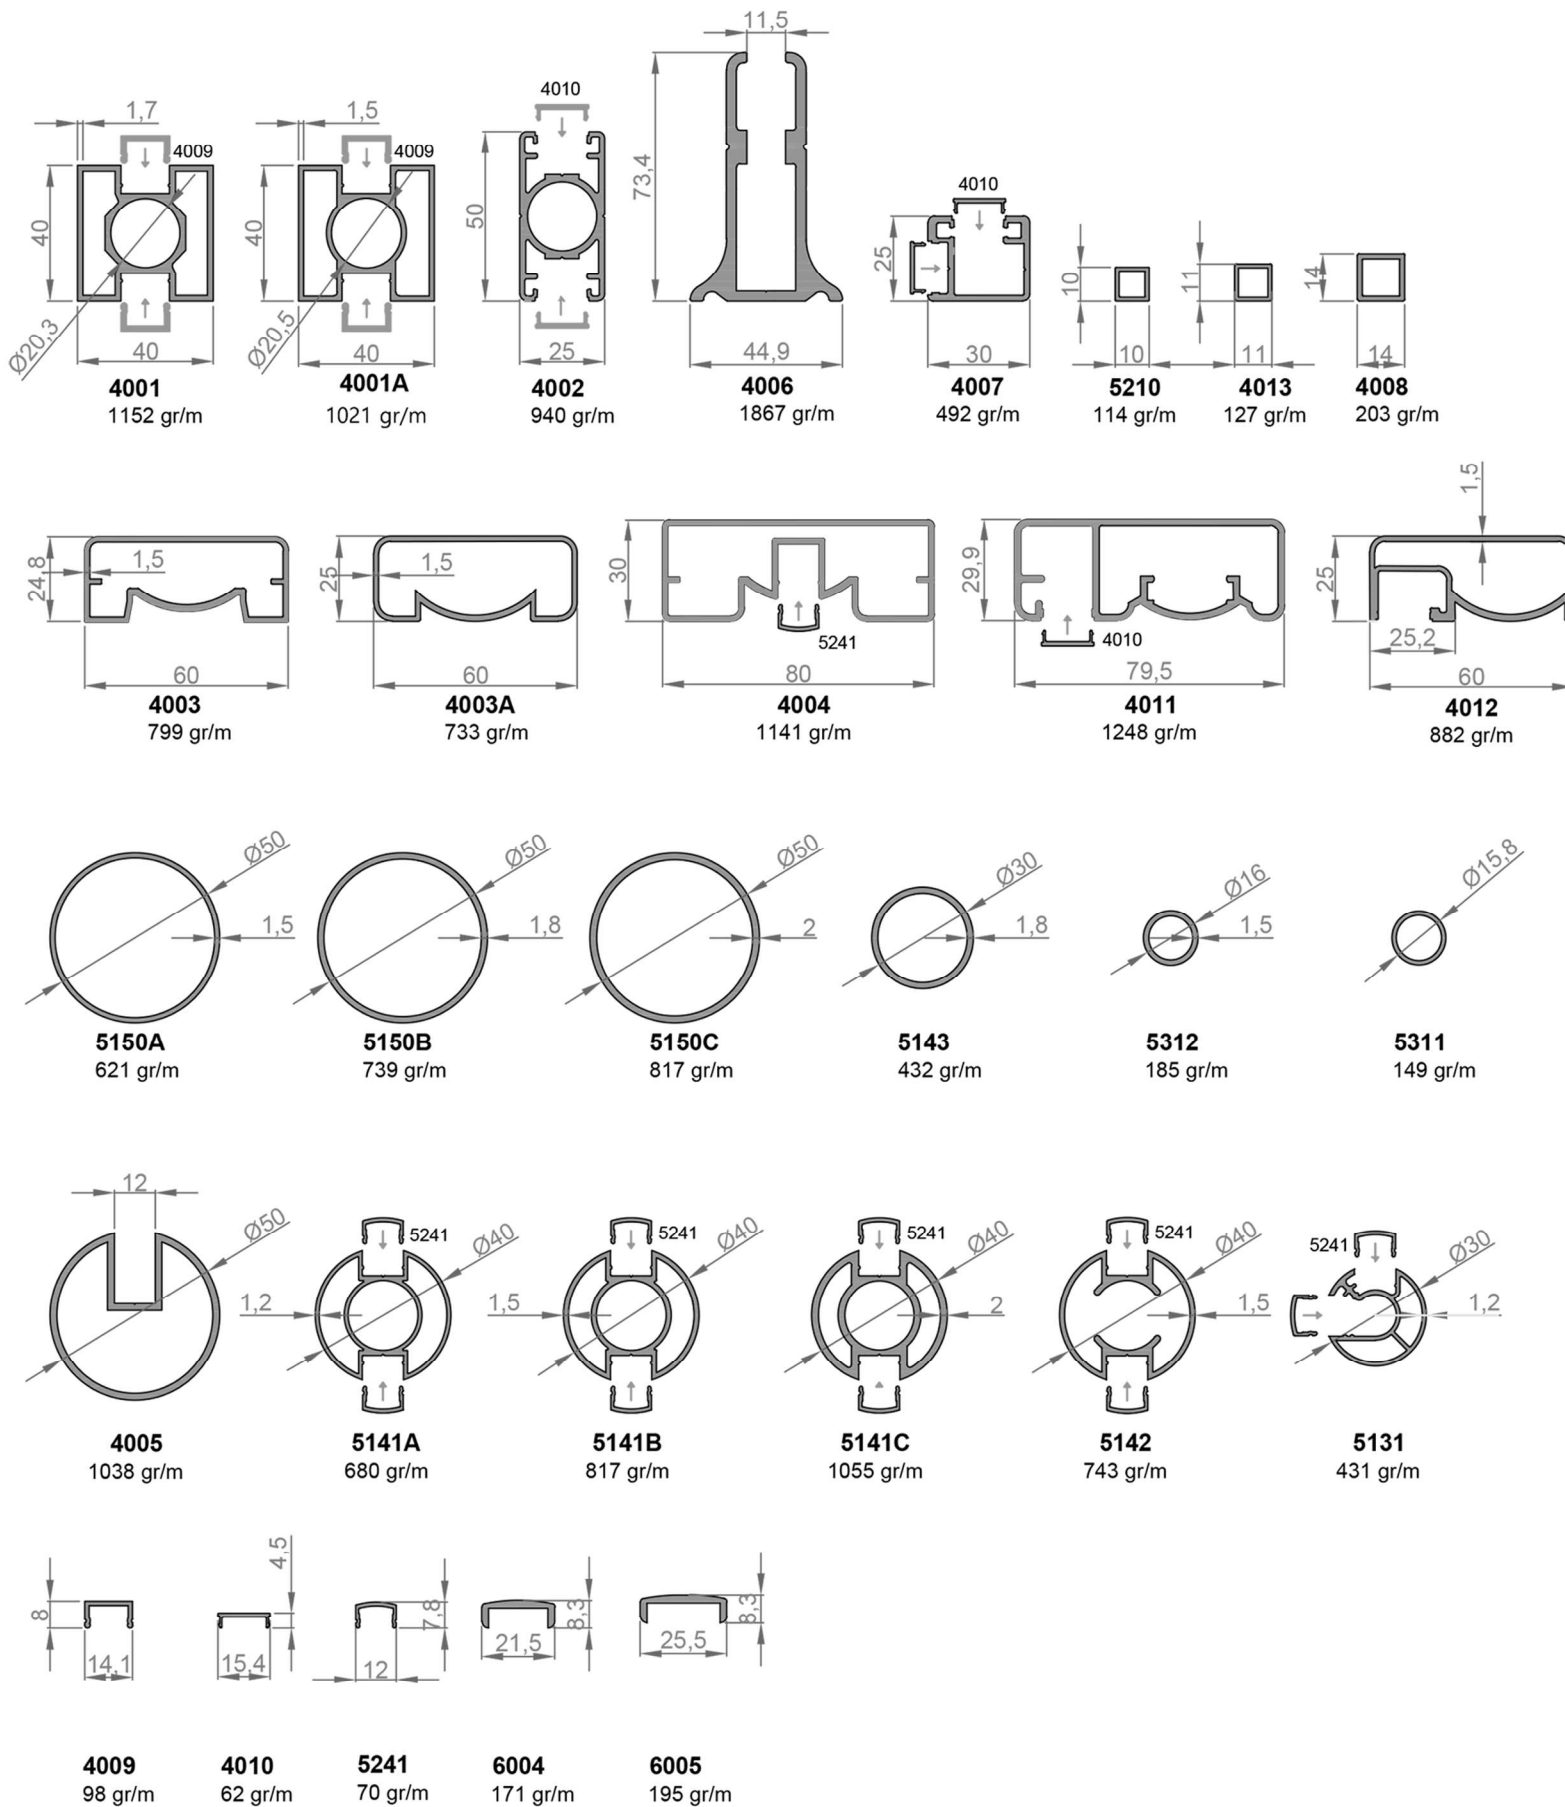

PRK 905A
BRONZE GLA0

- 80 x 30 Регулируем ъгъл
- 80 x 30 Motional elbow

PRK 935
NATURAL GLA5

PRK 935A
BRONZE GLA0

- 80x30 Не регулируем ъгъл
- 80x30 Cornering kit with ring

PRK 290
NATURAL GLA5

PRK 290A
BRONZE GLA0

- 60x25 Фланец с отвор за стена
- 60x25 Holed glass channel wall flange

MODEL 11

MODEL 12

PRS150
Bracket for glass balustrade 16/20mm

-1piece-
aluminium bracket

-2 pieces-
screws

PRS300
Bracket for glass balustrade 16/20mm