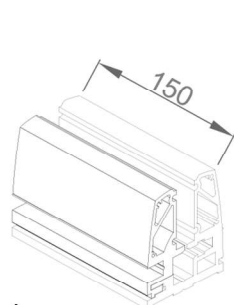

- 60x25 Фланец с отвор за стена
- 60x25 Holed glass channel wall flange

MODEL 11

MODEL 12

PRS150
Bracket for glass balustrade 16/20mm

-1piece-
aluminium bracket

-2 pieces-
screws

PRS300
Bracket for glass balustrade 16/20mm