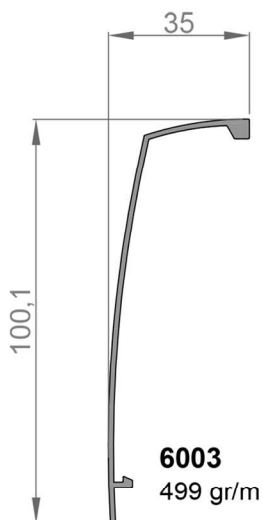

- 60x25 Фланец с отвор за стена
- 60x25 Holed glass channel wall flange

MODEL 11

MODEL 12

PRS150
Bracket for glass balustrade 16/20mm

-1piece-
aluminium bracket

-2 pieces-
screws

PRS300
Bracket for glass balustrade 16/20mm