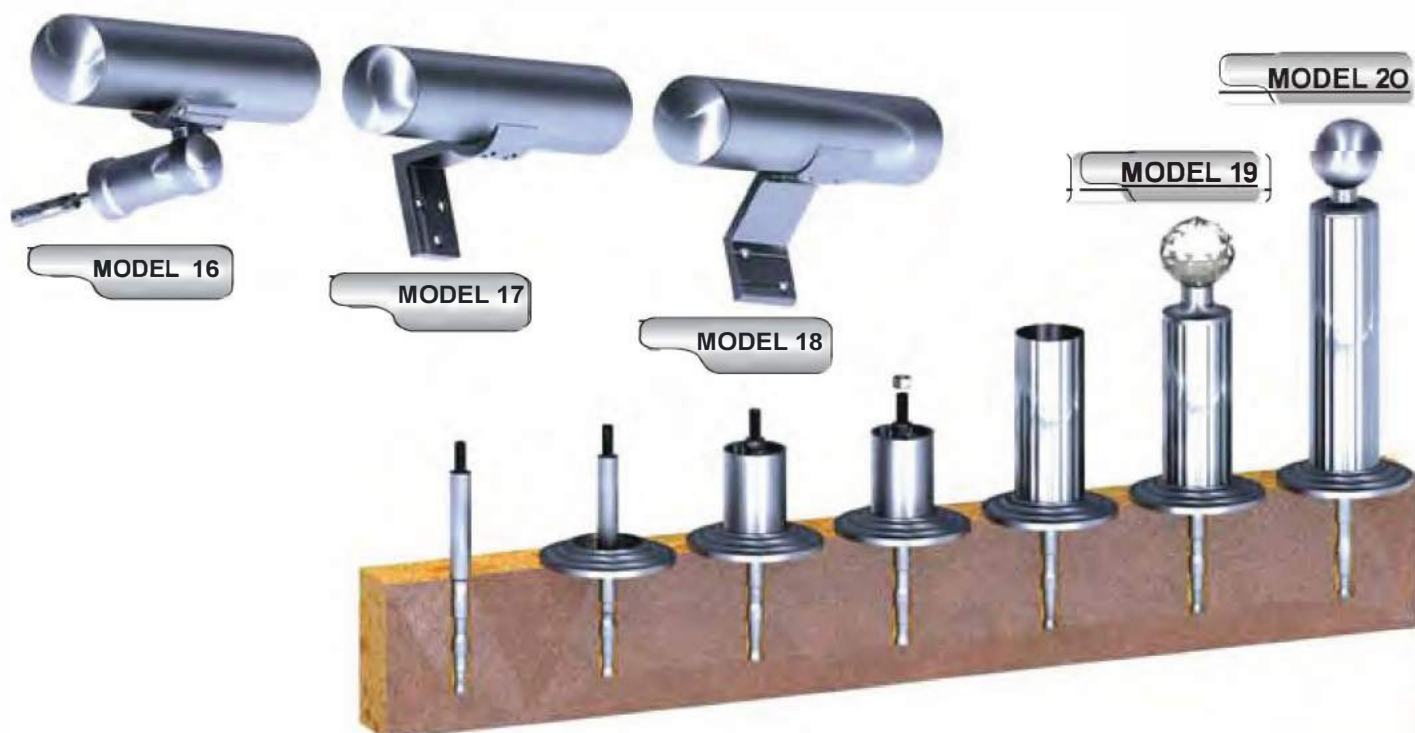

- 60x25 Фланец с отвор за стена
- 60x25 Holed glass channel wall flange

MODEL 11

MODEL 12

PRS150
Bracket for glass balustrade 16/20mm

-1piece-
aluminium bracket

-2 pieces-
screws

PRS300
Bracket for glass balustrade 16/20mm